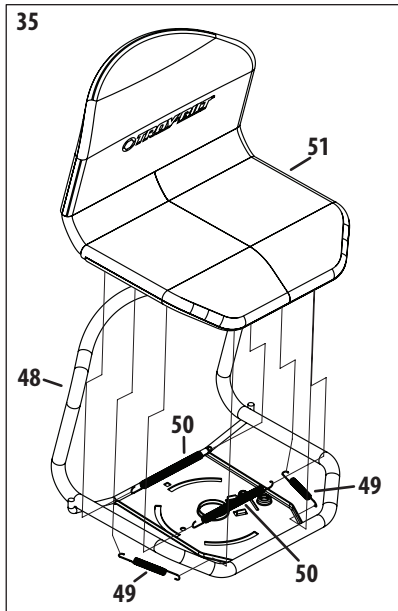

Seat, Fuel Tank & Electrical

Seat, Fuel Tank & Electrical

Ref. No.	Part No.	Description	Ref. No.	Part No.	Description
1	710-0607	Tap Screw, 5/16-18, 0.500	27	925-05013	Seat Switch
2	712-04063	Flange Lock Nut, 5/16-18	28	725-1643	Switch Spring
3	720-04009A	Knob, 3/8-16, .875	29	925-1745A	Key
4	732-04905	Seat Spring	30	926-0320	Insulator Plate
5	735-0271A	Bumper, .62 DIA X .3	31	738-04237A	Shoulder Screw, #10-32, .500
6	938-0140	Shldr Spacer, .435 X .178-5/16 X .56	32	783-07384	Battery Hold-Down Bracket
7	757-04083A	Seat	33	738-1132	Screw, Shoulder, .250 x .150
	757-04099	Seat, (International)	34	712-0271	Nut, Sems, 1/4-20
8	783-07213	Seat Pivot Bracket	35	657-00000	Seat (TB)
9	683-04754	PTO Handle Assembly		657-00001	Seat (International)
10	712-04065	Flange Lock Nut, 3/8-16	36	710-0560	Carriage Bolt, 3/8-16 x 1.75
11	720-04049A	Handle Grip, 3/8	37	710-3178	Carriage Bolt, 3/8-16 x .75
12	725-0157	Cable Tie, 3/16 X .05 X 7.4	38	912-3020	Nut, Jam, 3/8-16
13	732-04956	Extension Spring, .50 OD X 4.646 LG	39	720-04186	Wing Knob, 3/8-16
14	738-04554	Shoulder Bolt, .500 X .270:3/8-16	40	731-08661	Seat Pan Support
15	946-04802	PTO Cable	41	932-04010	Compression Spring, .845 OD x 1.00
16	735-04081	Rubber Grommet	42	783-07210	Seat Bracket
17	751-12118	Rollover Valve	43	951-10589	5 Gallon Carbon Canister
18	951-04366	Fuel Tank, 1-3 Gal.	44	951-10590	Vent Filter Canister
	951-04386	Fuel Tank, 1.3 Gal., Carb	45	951-10610	Canister Adapter Bracket
	951-04385	Fuel Tank, 1.3 Gal., (International)	46	751-10749-30	Fuel Hose, White
19	951-12179A	Fuel Cap	47	751-10750-48	Fuel Hose, Yellow
	951-12426	Fuel Cap, Carb	48	683-04735	Seat Frame Assembly
20	925-1707D	Battery, 155 CCA	49	732-04085	Extension Spring, .48 OD x 5.00 LG
21	710-0227	Screw, #8	50	732-04940	Extension Spring, 7.91 LG
22	710-1652	Tap Screw, 1/4-20, .625	51	764-04140	Seat Cover
23	712-04064	Flange Lock Nut, 1/4-20		764-05003	Seat Cover (International)
24	725-04363	Interlock Switch	—	925-05359	Wiring Harness (Not Shown)
25	725-04439	Solienoid, 12v	—	725-05436	Wiring Harness, B&S (Not Shown)
26	925-04659	Three-Way Key Switch			

NOTE, Tractor features vary by model. NOT all parts listed above and pictured on the previous page are standard equipment.